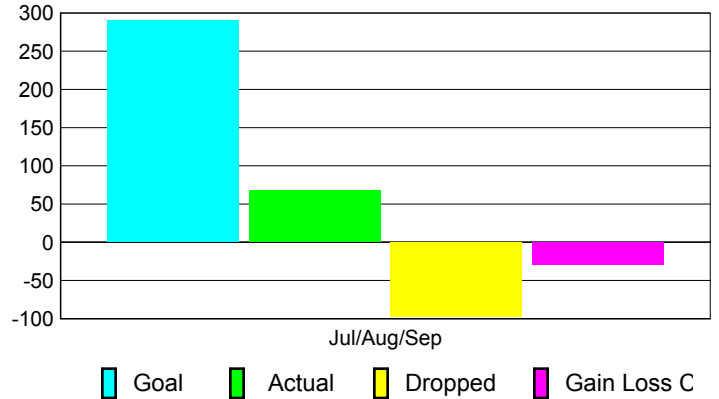

Club Results 2010-2011

Goal, New, Dropped, Gain/Loss

MEMBERSHIP

Membership Results
2010-2011

Membership
2009-2010

Month	Net Memb	Actual New	Actual Dropped	Gain/Loss of	Gain/Loss of
	Goal	Memb	Memb	Memb	Memb
Jul/Aug/Sep	290	68	-97	-29	0
Totals	290	68	-97	-29	0

Membership Results 2010-2011

Goal, New, Dropped, Gain/Loss

Comparison of Club Gain/Loss

Current Year Compared to the Previous Year

Comparison of Membership Gain/Loss

Current Year Compared to the Previous Year