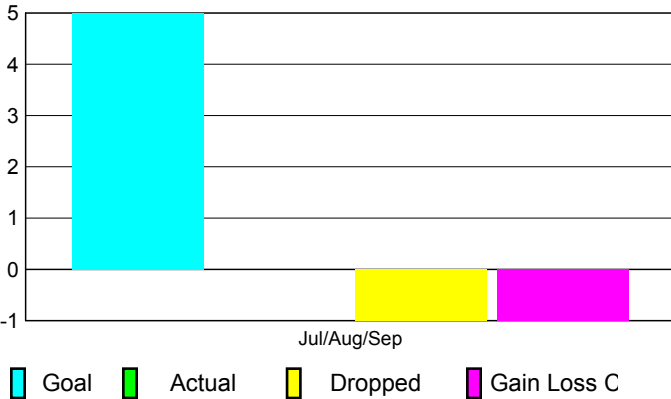

2010-2011 GMT Reports for District (or Undistricted) **District 324D4**

GMT: **Adv K G RAMA KRISHNA MUR**

Location: **INDIA**

GMT CA: **6**

CLUBS

Club Results
2010-2011

Clubs
2009-2010

Month	New Club	Actual New	Actual Dropped	Gain/Loss of	Gain/Loss of
	Goal	Clubs	Clubs	Clubs	Clubs
Jul/Aug/Sep	5	0	-1	-1	0
Totals	5	0	-1	-1	0

Club Results 2010-2011

Goal, New, Dropped, Gain/Loss

MEMBERSHIP

Membership Results
2010-2011

Membership
2009-2010

Month	Net Memb	Actual New	Actual Dropped	Gain/Loss of	Gain/Loss of
	Goal	Memb	Memb	Memb	Memb
Jul/Aug/Sep	290	68	-97	-29	0
Totals	290	68	-97	-29	0